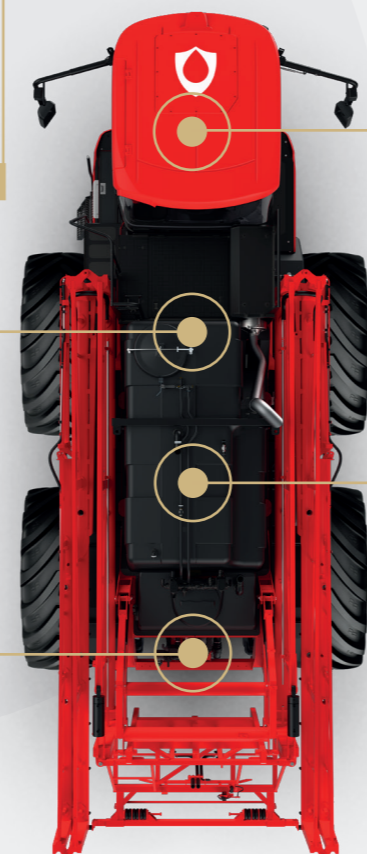

AGRIFAC

**YOUR FUTURE
DELIVERED TODAY**

**YOUR FUTURE
DELIVERED TODAY**

► **EcoTronicPlus**

◌ **StabiloPlus**

◌ **BalancePlus**

◌ **GreenFlowPlus**

VANGUARD⁵⁵

5500 l

VANGUARD⁶⁷

6700 l

ENDURANCE⁸⁰

8000 l

MountainMaster

VANGUARD⁵⁵

VANGUARD⁶⁷

REMAINS LEVEL

FULL POWER AND TRACTION ON STEEP SLOPES

UP TO 25%

Clearance

VANGUARD⁵⁵

VANGUARD⁶⁷

440 CM

WideTrack