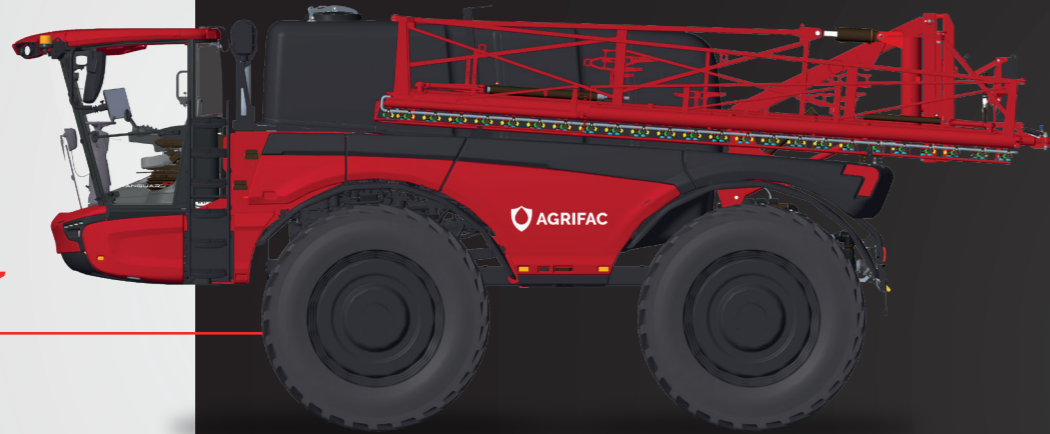

AGRIFAC

**YOUR FUTURE
DELIVERED TODAY**

**YOUR FUTURE
DELIVERED TODAY**

► **EcoTronicPlus**

◌ **StabiloPlus**

◌ **BalancePlus**

◌ **GreenFlowPlus**

VANGUARD⁵⁵

5500 l

VANGUARD⁶⁷

6700 l

ENDURANCE⁸⁰

8000 l

MountainMaster

VANGUARD⁵⁵

VANGUARD⁶⁷

REMAINS LEVEL

FULL POWER AND TRACTION ON STEEP SLOPES

UP TO 25%

Clearance

VANGUARD⁵⁵

VANGUARD⁶⁷

440 CM

WideTrack

VANGUARD⁵⁵

1.80 - 3.25 m

VANGUARD⁶⁷

1.80 - 3.25 m

ENDURANCE⁸⁰

2.00 - 4.61 m

HighTechAirPlus

StrictHeight