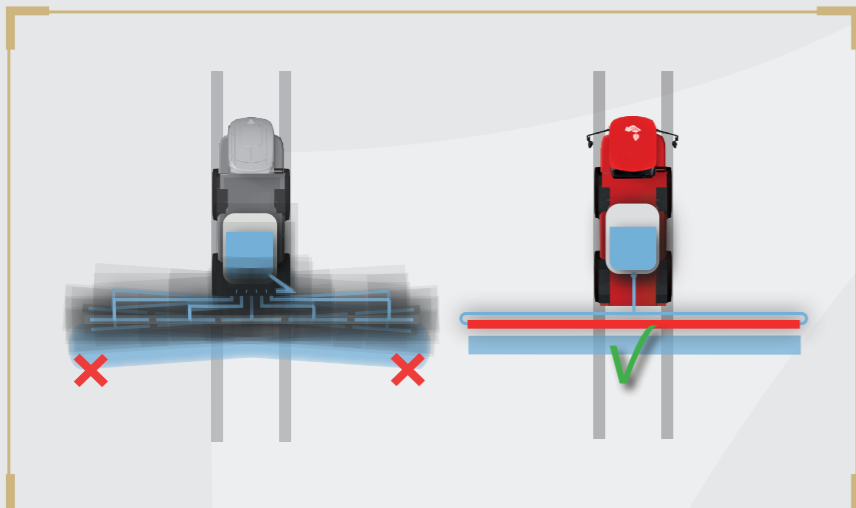

► **EcoTronicPlus**