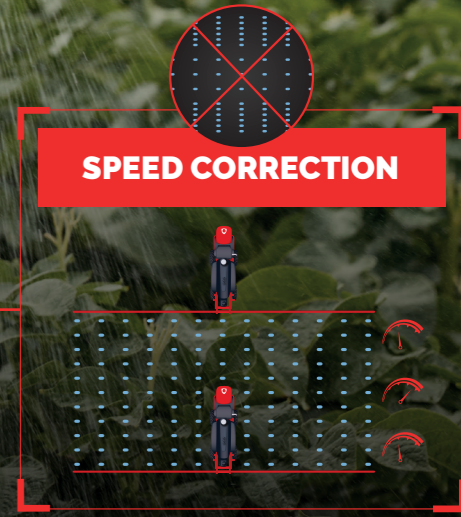

REMAINS LEVEL

FULL POWER AND TRACTION ON STEEP SLOPES

UP TO 25%

Clearance

VANGUARD⁵⁵

VANGUARD⁶⁷

440 CM

WideTrack

StrictSprayPlus

AirFlowPlus

4-8 sensors

Optimum coverage
30 cm

Crop modus

Ground modus

 StrictHeightPlus 

20°